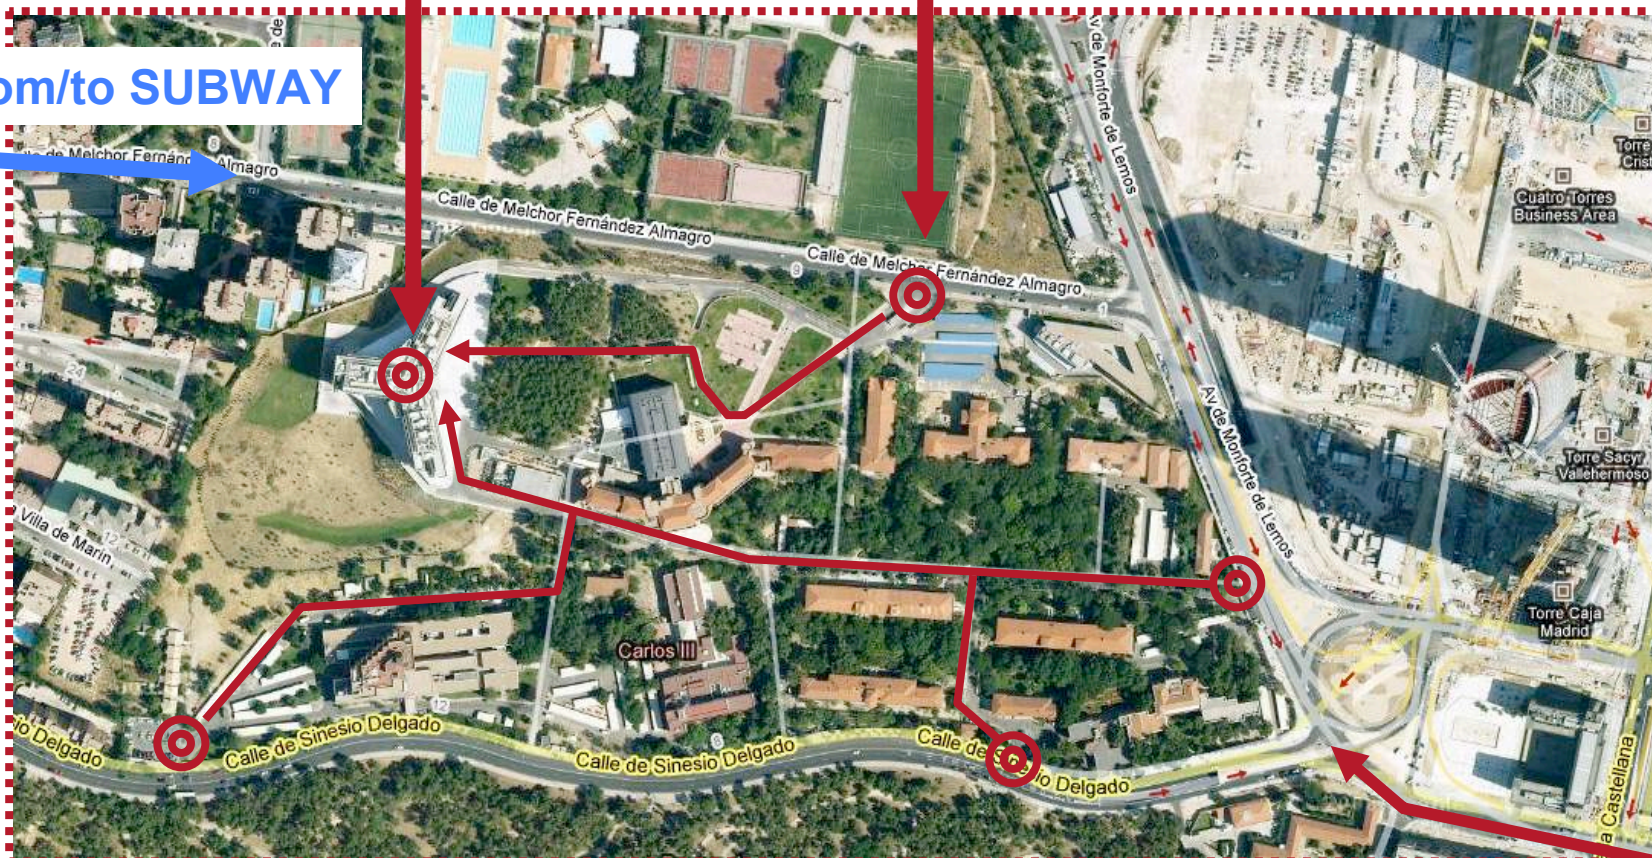

DETAILED MAP SEE NEXT PAGE

**SUBWAY: Line 9 (to Herrera Oria)
Station: Barrio del Pilar (see other page)**

HOTEL FOXA 32

CNIC BUILDING

MAIN ENTRANCE GATE

From/to SUBWAY

OTHER ENTRANCE GATES
(not always open)

**From / to
FOXA 32**

SUBWAY EXITS AT BARRIO DEL PILAR STATION

FOR YOUR ORIENTATION BIG ARROWS INDICATE DOWNHILL DIRECTION