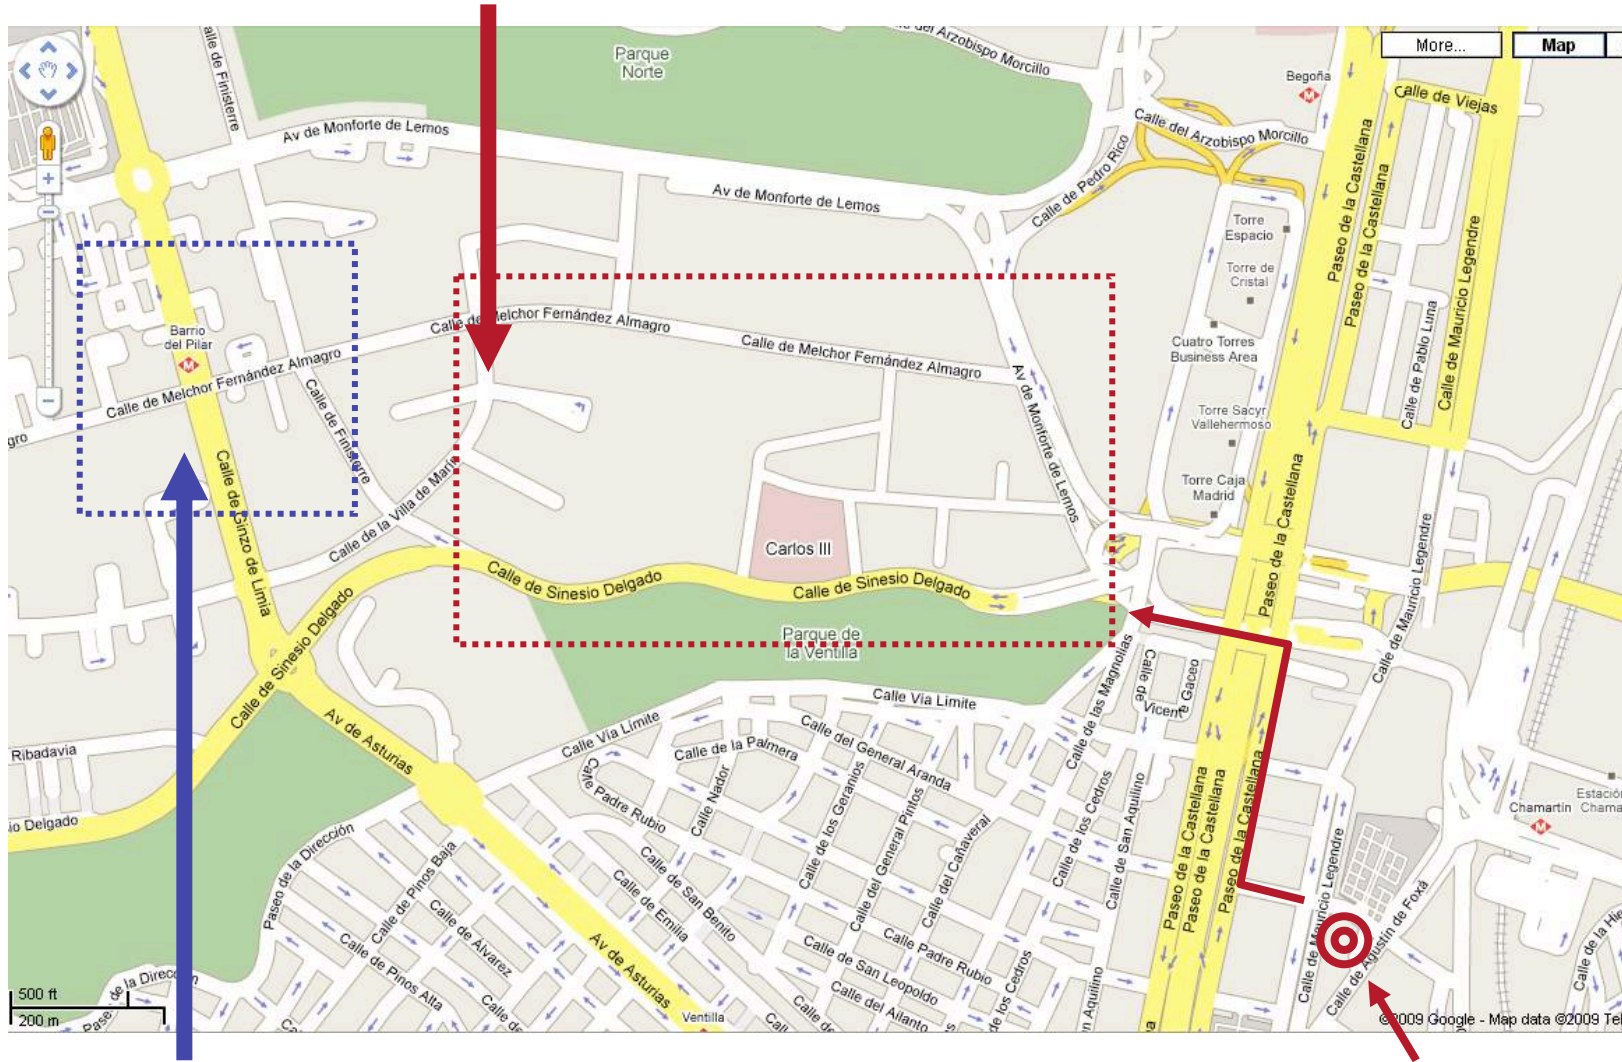

DETAILED MAP SEE NEXT PAGE

**SUBWAY: Line 9 (to Herrera Oria)
Station: Barrio del Pilar (see other page)**

HOTEL FOXA 32

CNIC BUILDING

MAIN ENTRANCE GATE

From/to SUBWAY

OTHER ENTRANCE GATES
(not always open)

**From / to
FOXA 32**

SUBWAY EXITS AT BARRIO DEL PILAR STATION

FOR YOUR ORIENTATION BIG ARROWS INDICATE DOWNHILL DIRECTION