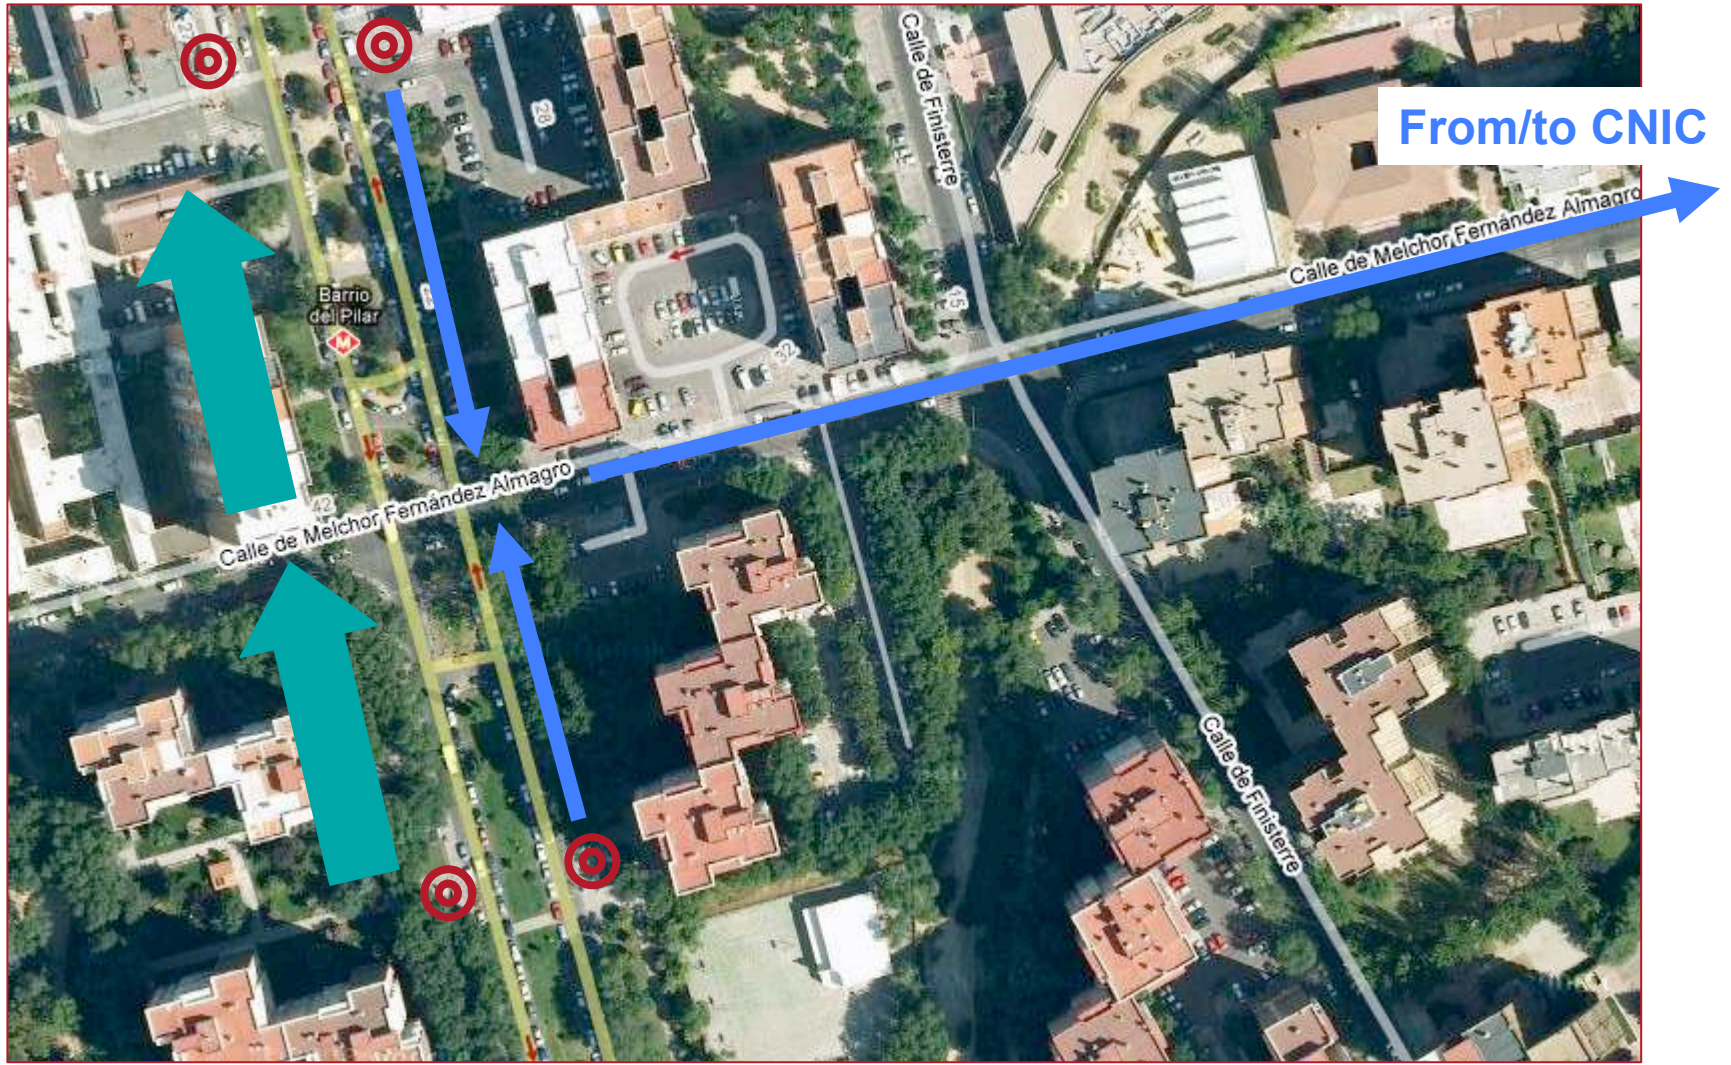

DETAILED MAP SEE NEXT PAGE

**SUBWAY: Line 9 (to Herrera Oria)
Station: Barrio del Pilar (see other page)**

HOTEL FOXA 32

CNIC BUILDING

MAIN ENTRANCE GATE

From/to SUBWAY

OTHER ENTRANCE GATES
(not always open)

**From / to
FOXA 32**

SUBWAY EXITS AT BARRIO DEL PILAR STATION

FOR YOUR ORIENTATION BIG ARROWS INDICATE DOWNHILL DIRECTION